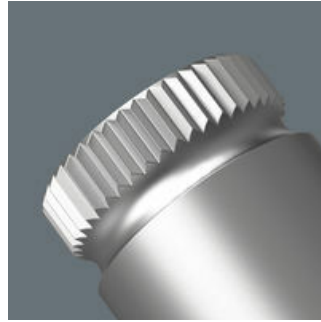

781 B 3/8" Connection parts, 781 B/C x 1/2 x 36 mm x 3/8"

Our Autumn/Winter production innovations

EAN:	4013288221056	Size:	103x43x19 mm
Part number:	05042673001	Weight:	50 g
Article number:	781 B	Country of origin:	CZ
		Customs tariff number:	82079030

- 3/8" to 1/2" connection part
- With secure socket fixing
- With 3/8" square head socket drive
- 1/2" external square
- Made of chrome-vanadium for high load capacity

Connection part 3/8" square head socket to 1/2" external square head. For manual and machine-operated tools (non-impact), with ball stop groove to safely lock the socket, knurling at the rear end for manageability during manual use; chrome-vanadium, dull chromed.

Our Autumn/Winter production innovations

Chrome vanadium steel

Knurling

The connection parts are suitable for high loads thanks to their chrome-vanadium steel design.

Knurling on lower end for more grip when used manually.